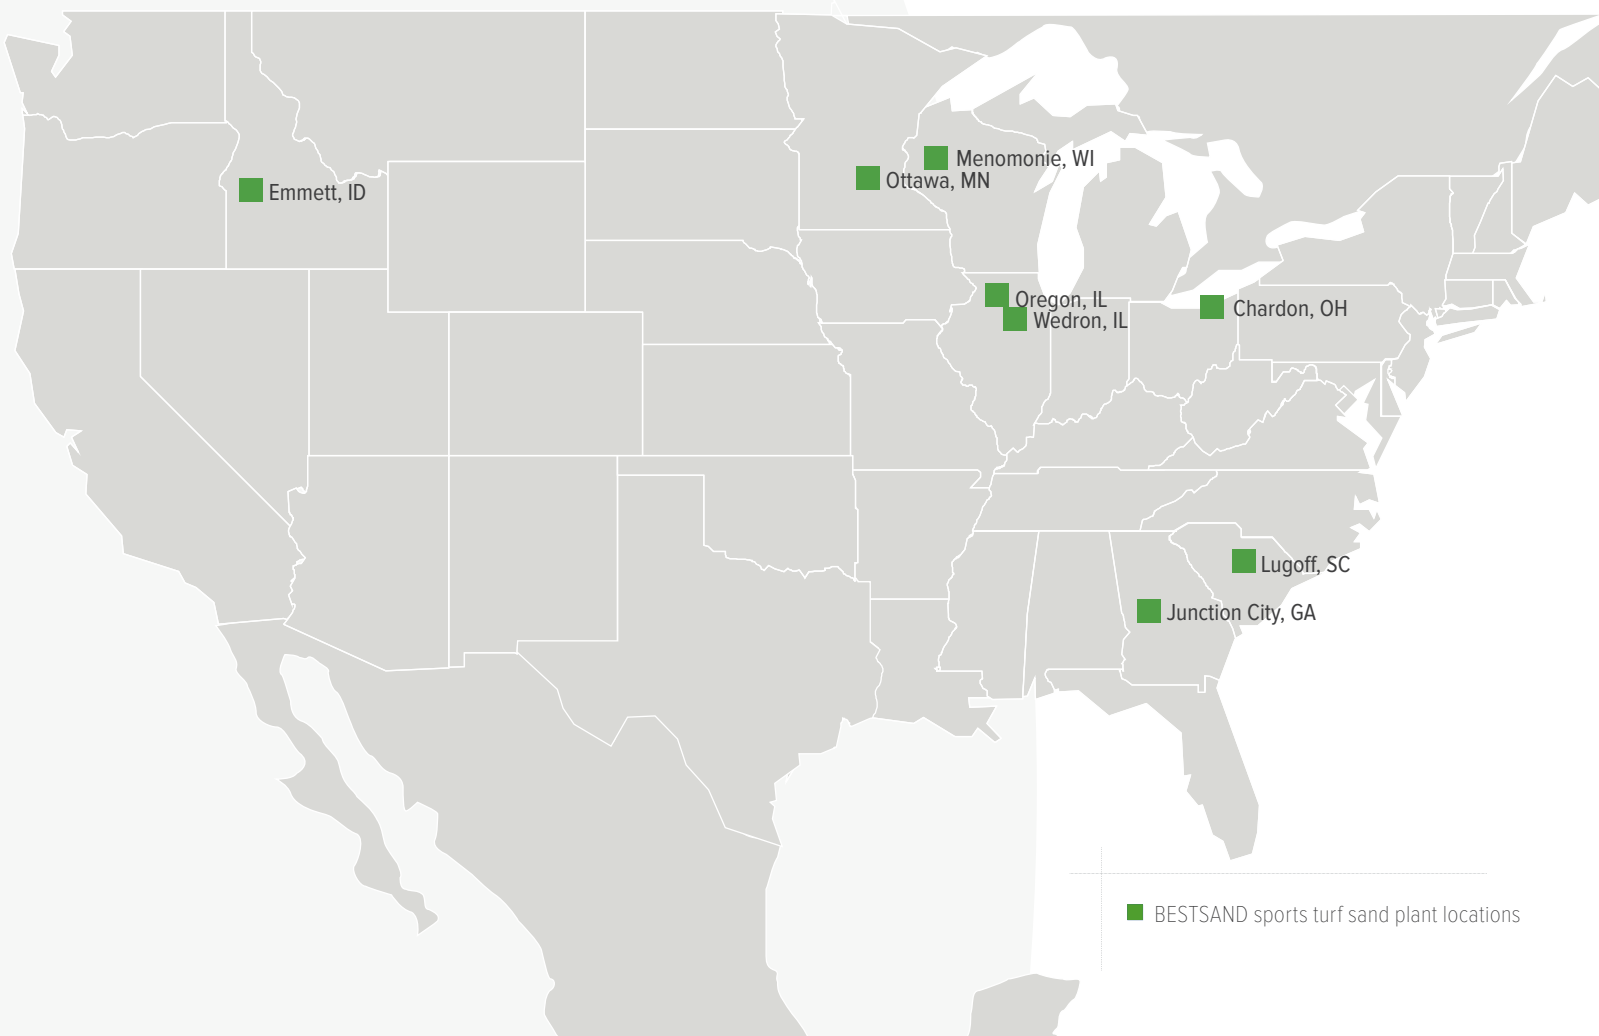

■ BESTSAND sports turf sand plant locations

For more information about our BESTSAND sports turf sand, please call: 800.243.9004 or email: Sales@CoviaCorp.com.